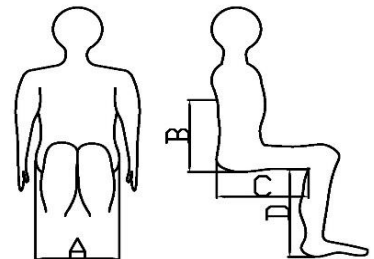

### PERSONAL DATA

Body height: \_\_\_\_\_ cm

Seat width (A): \_\_\_\_\_ cm

Back rest height (B): \_\_\_\_\_ cm

Thigh length (C): \_\_\_\_\_ cm

Lower leg length(D): \_\_\_\_\_ cm

Injury level (paralysis): \_\_\_\_\_

### SEAT WIDTH (SB) 30 - 42cm

30cm     32cm     34cm     36cm     38cm     40cm     42cm

other sizes by request: \_\_\_\_\_ cm (extra € 124,- )