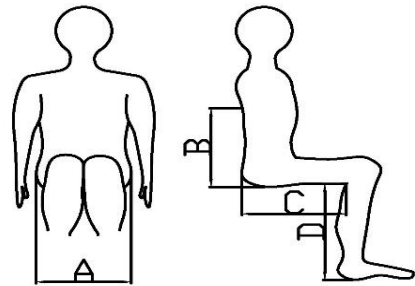

MONOSKI "Snowball"	
Baseprice	3 190,00 €
User weight: max. 100 kg	

BILLING ADDRESS / CUSTOMER NUMBER	DELIVERY ADDRESS
Customer-No.:	Customer-No.:
Name:	Name:
Street:	Street:
PC/Place:	PC/Place:
Phone:	Phone:
E-Mail:	E-Mail:

ORDER INFORMATION	
<input type="checkbox"/> Order	<input type="checkbox"/> Quotation
Commission:	

PERSONAL DATA	
Body height:	cm
Body weight:	kg
Seat width (A):	cm
Back rest height (B):	cm
Thigh length (C) :	cm
Lower leg lenght (D):	cm
Injury level (paralysis):	(paralysis height)