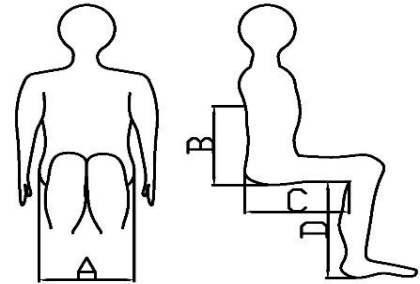

<b>ORDER INFORMATION</b>	
<input type="checkbox"/> Order	<input type="checkbox"/> Quotation
Commission:	

<b>PERSONAL DATA</b>	
Body height:	cm
Body weight:	kg
Seat width (A):	cm
Back rest height (B):	cm
Thigh length (C) :	cm
Lower leg length (D):	cm
Injury level (paralysis):	(paralysis height)