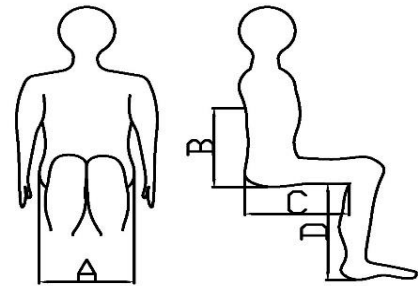

MONOSKI "Snowball"	
Baseprice	3 390,00 €
User weight: max. 100 kg	

BILLING ADDRESS / CUSTOMER NUMBER	DELIVERY ADDRESS
Customer-No.:	Customer-No.:
Name:	Name:
Street:	Street:
PC/Place:	PC/Place:
Phone:	Phone:
E-Mail:	E-Mail:

ORDER INFORMATION	
<input type="checkbox"/> Order	<input type="checkbox"/> Quotation
Commission:	

PERSONAL DATA	
Body height:	cm
Body weight:	kg
Seat width (A):	cm
Back rest height (B):	cm
Thigh length (C) :	cm
Lower leg lenght (D):	cm
Injury level (paralysis):	(paralysis height)