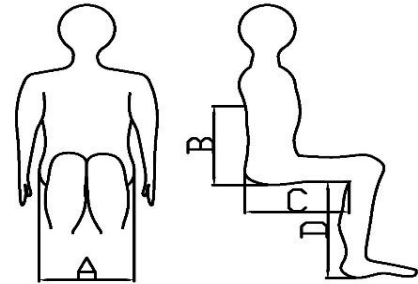

Bi-Ski "DYNAMIQUE"	
Baseprice	6 750,00 €
User weight: max. 100 kg	

BILLING ADDRESS / CUSTOMER NUMBER	DELIVERY ADDRESS
Customer-No.:	Customer-No.:
Name:	Name:
Street:	Street:
PC/Place:	PC/Place:
Phone:	Phone:
E-Mail:	E-Mail:

ORDER INFORMATION	
<input type="checkbox"/> Order	<input type="checkbox"/> Quotation
Commission:	

PERSONAL DATA	
Body height:	cm
Body weight:	kg
Seat width (A):	cm
Back rest height (B):	cm
Thigh length (C) :	cm
Lower leg lenght (D):	cm
Injury level (paralysis):	(paralysis height)

Item nr.	Description	Price
290.0000	Bi-Ski DYNAMIQUE" Standard Konfiguration: Shock absorber adjustable Hydraulic chairlift system Flexible seat for optimal fit Frame from high quality Aluminium Skis Quickrelease for drag lift Footrest and pushbar adjustable Length: approx cm Width: approx cm Height: approx cm Weight: from approx kg	6 750,00 €

Item	Description		Price	
SEAT WIDTH				
ABIDY.001	Small 12" (31 cm)	<input type="checkbox"/>	■	
ABIDY.002	Medium 14" (36 cm)	<input type="checkbox"/>	■	
ABIDY.003	Large 16" (41 cm)	<input type="checkbox"/>	■	
ABIDY.004	Extra Large 18" (46 cm)	<input type="checkbox"/>	■	