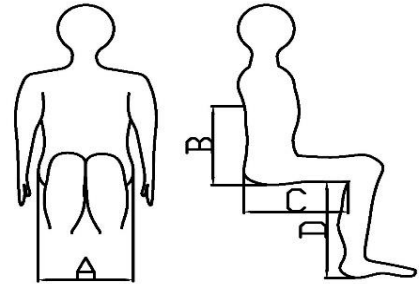

ORDER INFORMATION	
<input type="checkbox"/> Order	<input type="checkbox"/> Quotation
Commission:	

PERSONAL DATA	
Body height:	cm
Body weight:	kg
Seat width (A):	cm
Back rest height (B):	cm
Thigh length (C) :	cm
Lower leg length (D):	cm
Injury level (paralysis):	(paralysis height)