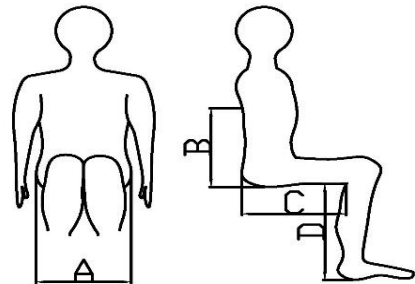

Bi-Ski "DYNAMIQUE"

Baseprice **6 750,00 €**

User weight: max. 100 kg

BILLING ADDRESS / CUSTOMER NUMBER	DELIVERY ADDRESS
Customer-No.:	Customer-No.:
Name:	Name:
Street:	Street:
PC/Place:	PC/Place:
Phone:	Phone:
E-Mail:	E-Mail:

ORDER INFORMATION	
<input type="checkbox"/> Order <input type="checkbox"/> Quotation	Commission:

PERSONAL DATA	
Body height:	cm
Body weight:	kg
Seat width (A):	cm
Back rest height (B):	cm
Thigh length (C) :	cm
Lower leg lenght (D):	cm
Injury level (paralysis):	(paralysis height)

Item nr.	Description	Price
290.0000	Bi-Ski DYNAMIQUE" Standard Configuration: Shock absorber adjustable Hydraulic chairlift support (Version adult) Flexible seat for optimal fit Frame made of high quality aluminum Ski Drag-lift assist harness for escort Adjustable push bar and foot bar Length: Height: Width: Weight:	6 750,00 €

Item	Description		Price	
SEAT WIDTH				
ABIDY.001	Small 12" (31 cm)	<input type="checkbox"/>	■	
ABIDY.002	Medium 14" (36 cm)	<input type="checkbox"/>	■	
ABIDY.003	Large 16" (41 cm)	<input type="checkbox"/>	■	
ABIDY.004	Extra Large 18" (46 cm)	<input type="checkbox"/>	■	